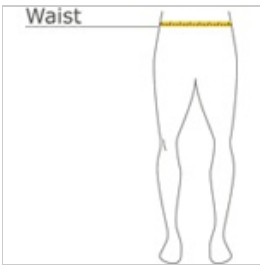

- 3.8-ounce, 100% polyester interlock with PosiCharge technology
- Removable tag for comfort and relabeling
- Elastic waistband
- Continuous loop drawcord
- 9-inch inseam

If applying sublimation, special care must be taken throughout the process. Contact your decorator for more details.

HOW TO MEASURE

WAIST

Measure around the smallest part of the natural waist.

SIZE CHART

	XS	S	M	L	XL	2XL	3XL	4XL
Waist	26-28	29-31	32-34	35-37	38-40	41-43	44-47	48-51

COLOR INFORMATION

Black
PMS NTR BLACK
C

Forest Green
PMS 553C