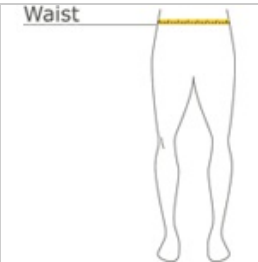

Cozy sweats in our core weight.

- 7.8-ounce, 50/50 cotton/poly fleece
- Air jet yarn for a soft, pill-resistant finish
- Elastic waistband
- No drawcord
- Elastic bottom cuffs

**CARE INSTRUCTIONS**

Machine wash cold, inside out, with like colors.  
Only non-chlorine bleach when needed. Tumble dry medium. Medium-hot iron. Do not iron decoration.

front

back

**HOW TO MEASURE**

**WAIST**  
Measure around the smallest part of the natural waist.

**SIZE CHART**

	XS	S	M	L	XL
Waist	24-26	26-28	28-30	30-32	32-34
Size	4	6/8	10/12	14/16	18/20

**COLOR INFORMATION**